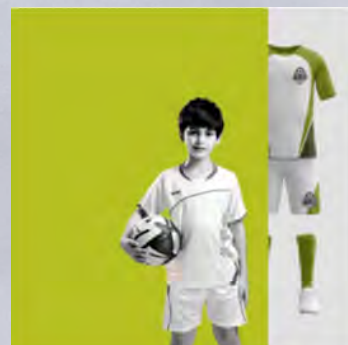

LET YOUR JUNIORS
STAND OUT FROM THE
CROWD WITH
UNLIMITED DESIGN
POSSIBILITIES