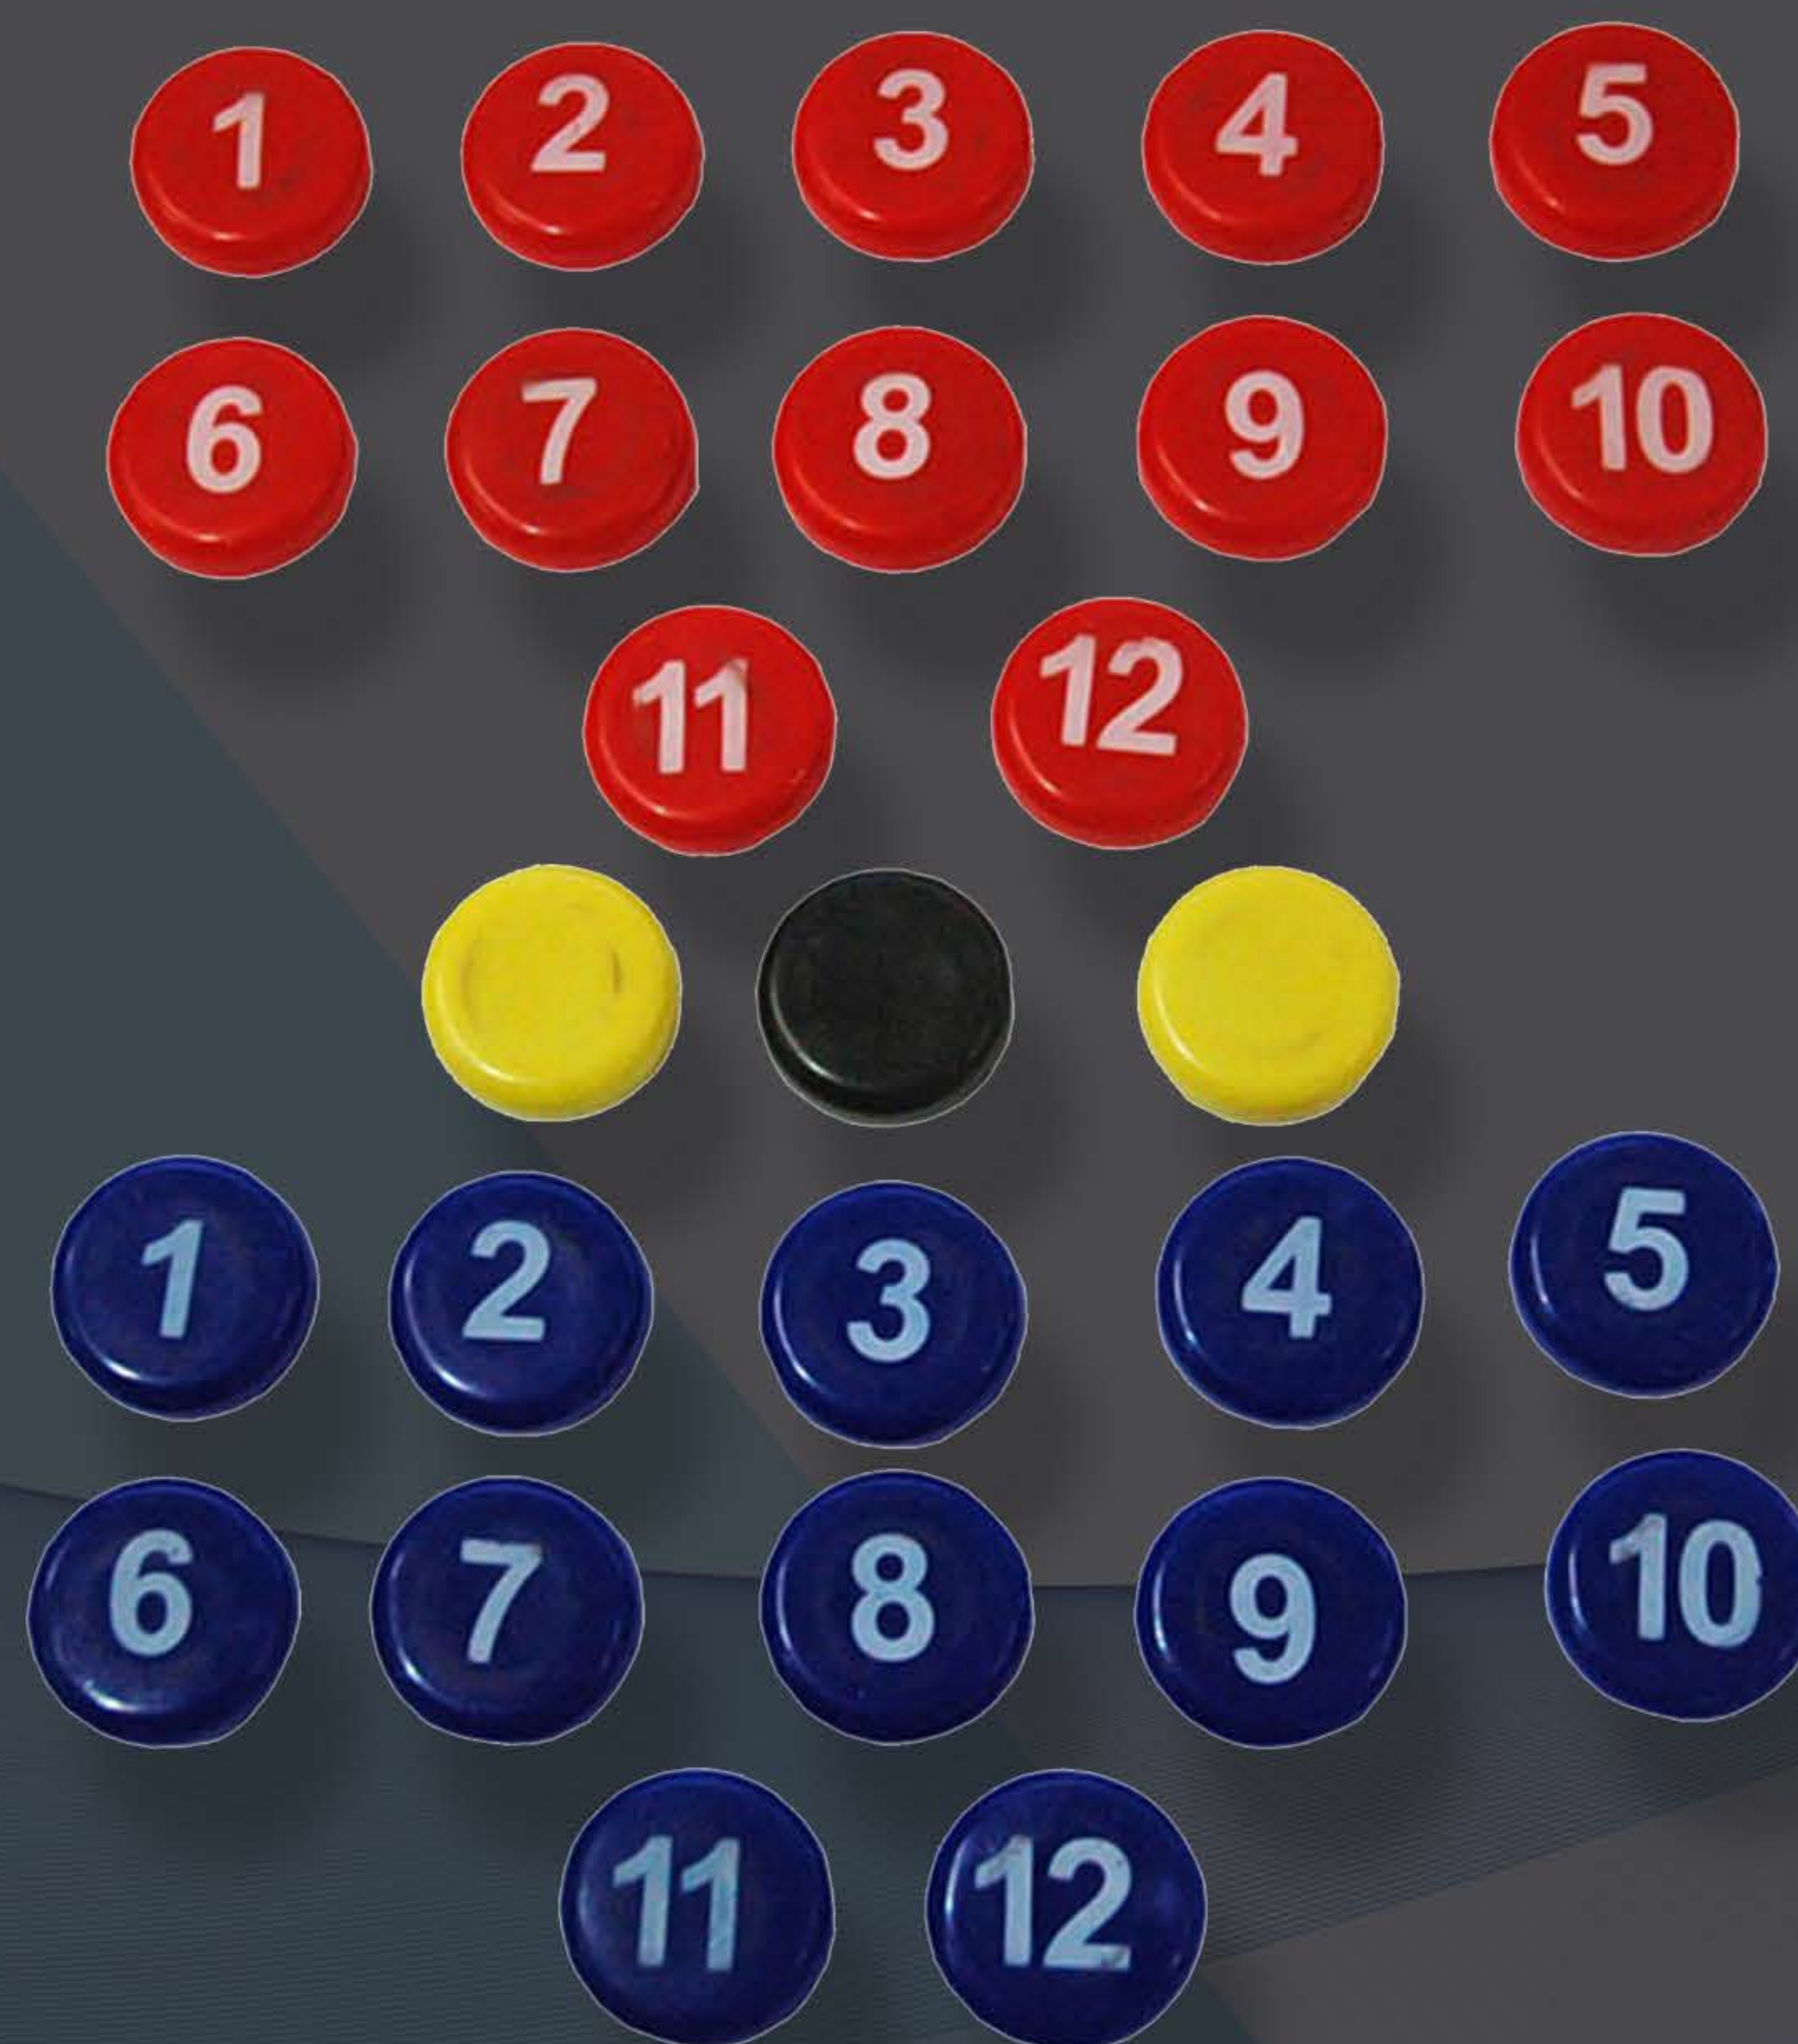

PATRICK SOCCER COACHES BOARD MIDI - SPARE MAGNETS

Code: SOACBMM

Description:

- Magnetic Players for Midi Coaches Board
- Diameter: 2cm