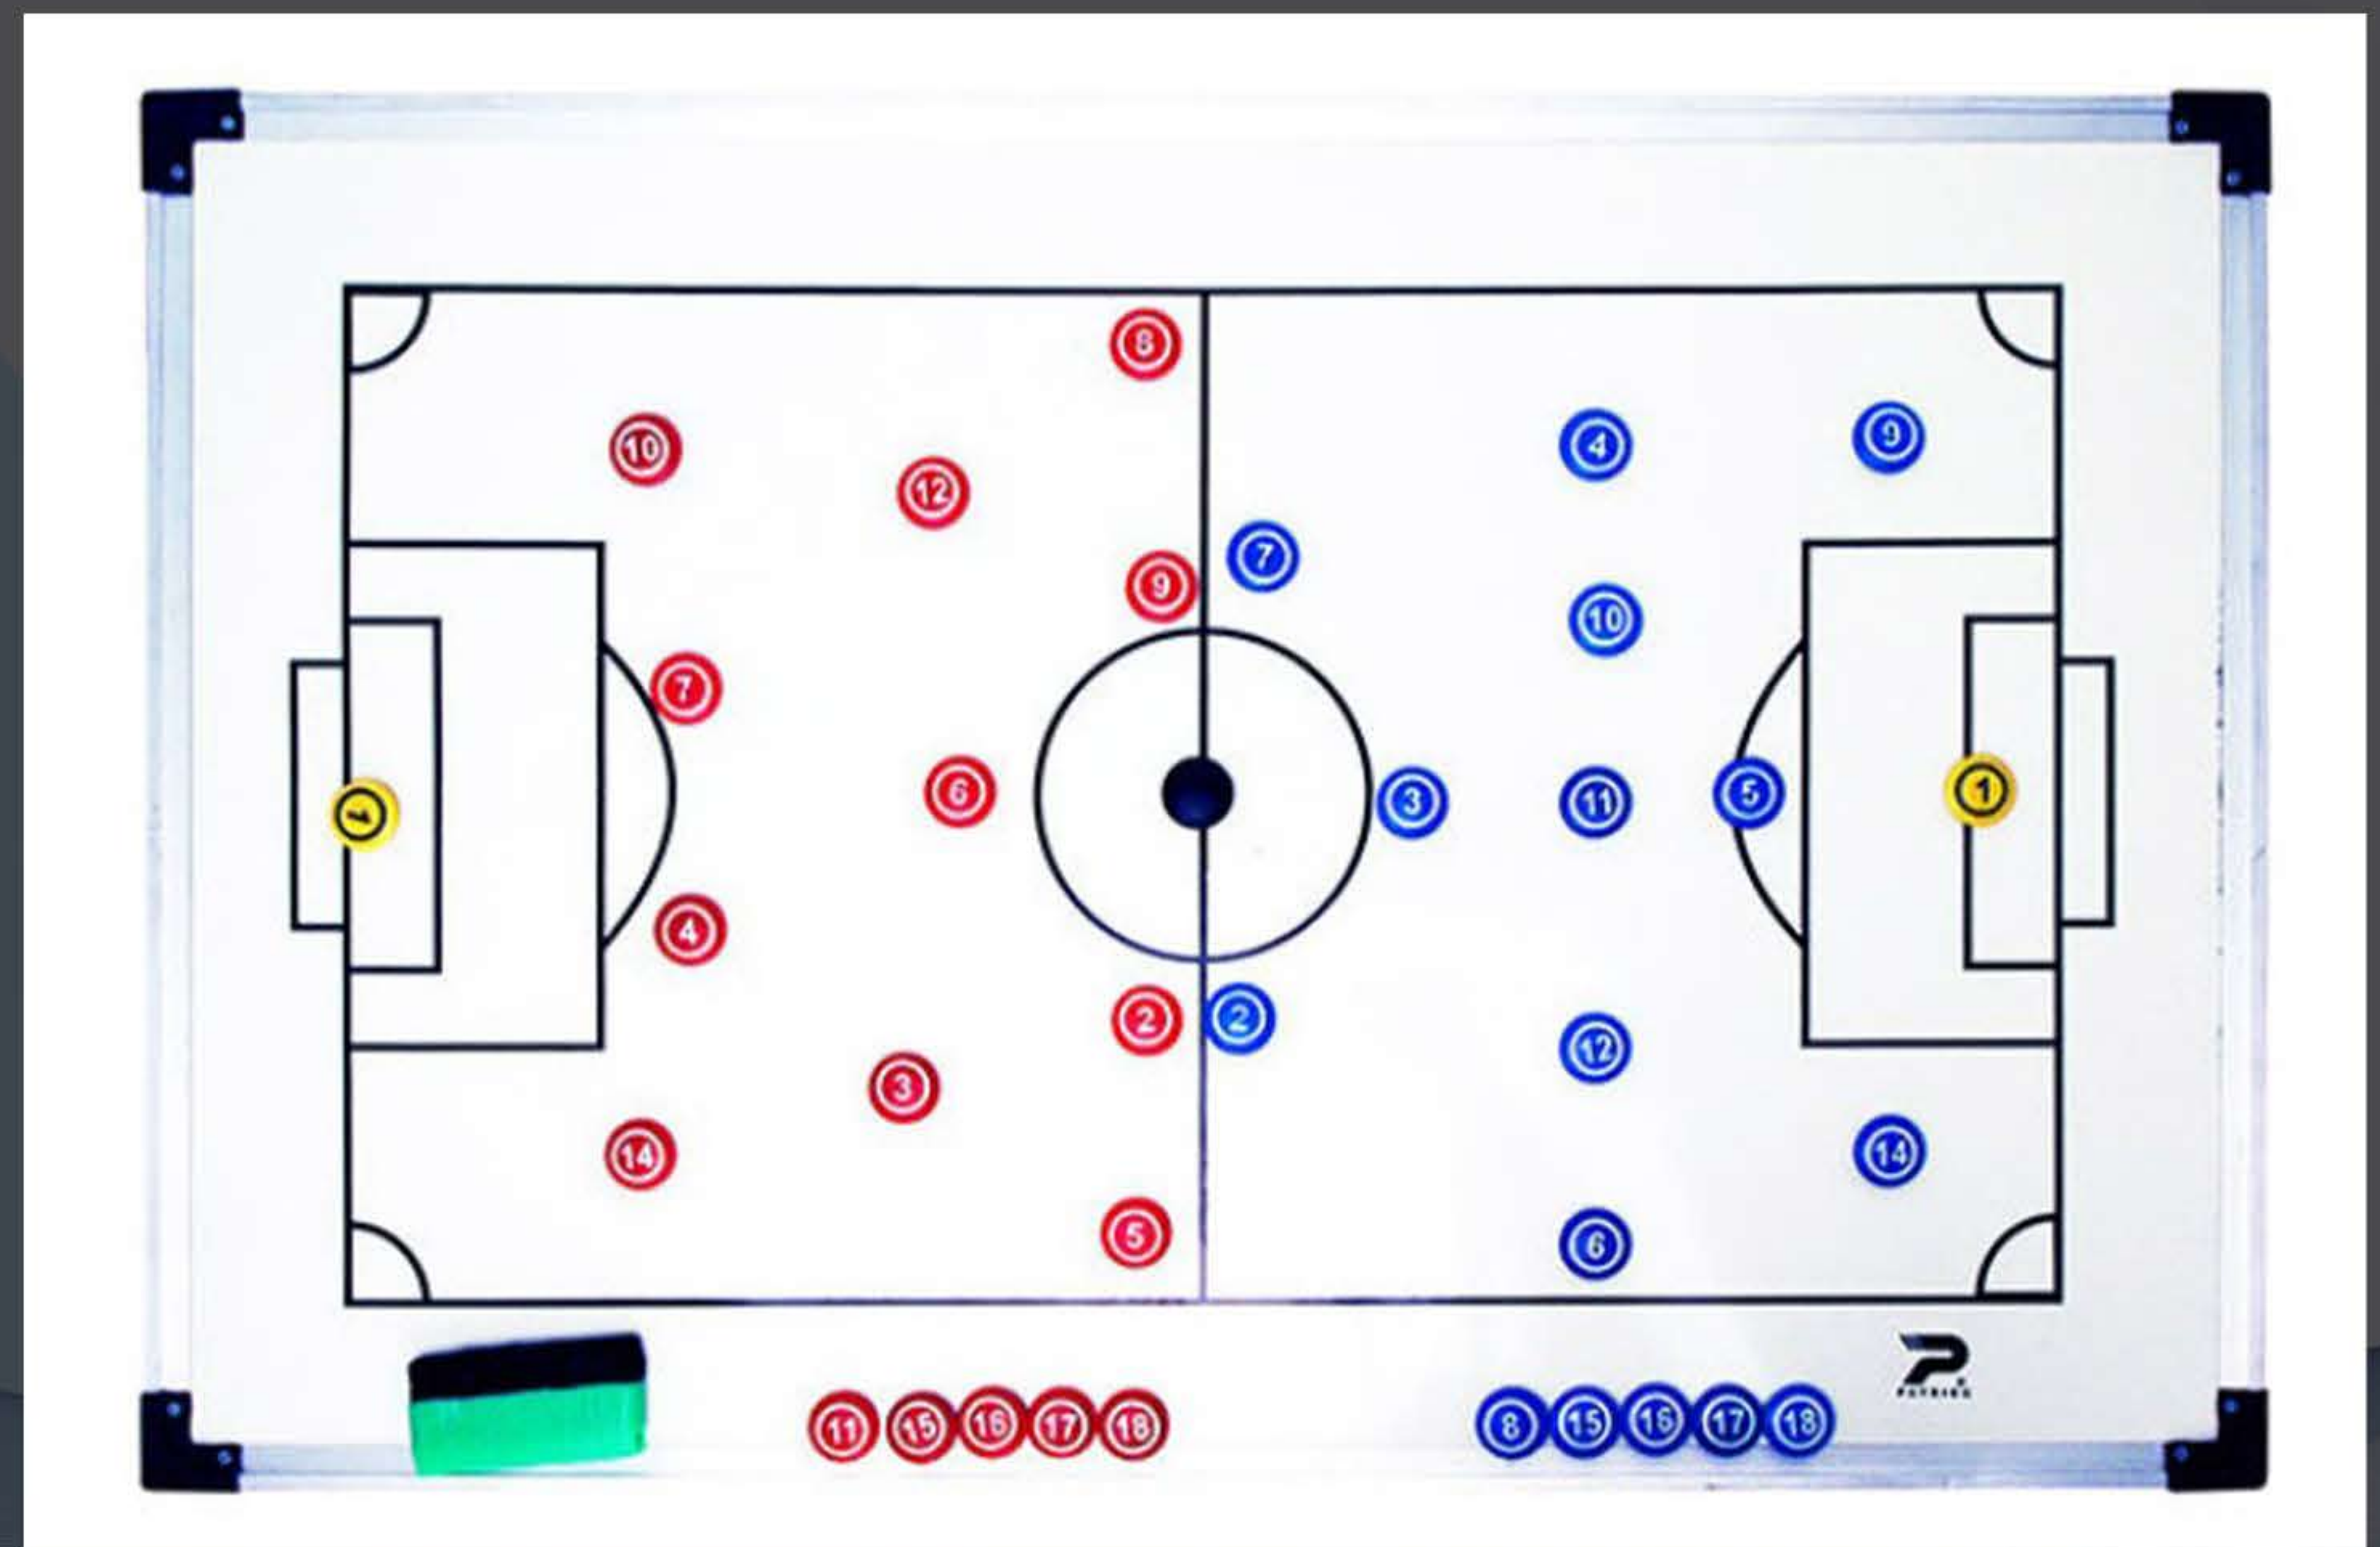

2025

COACHES TACTIC BOARDS CATALOGUE

THIS
IS
FOOTBALL

COACHING BOARD

90 X 60CM

Code: SOACBM

Description:

- Size: 90cm x 60cm
- Alloy framed board with soccer pitch markings
- Supplied with whiteboard marker, and magnetic players

PATRICK MIDI COACHES BOARD CARRY BAG - SUITS

90 X 60CM

Code: SOACBMB

Description:

- Carry bag designed to suit Patrick Midi Coaches Board
- Suits boards 90cm x 60cm
- 2 carry handles for easy transport

PATRICK SOCCER COACHING BOARD TEAM

30 X 45 CM

Code: SOACBT

Description:

- Alloy framed board with soccer pitch markings on one side
- Size: 30cm x 45cm

PATRICK TEAM COACHES BOARD CARRY BAG - SUITS

30 X 45 CM

Code: SOACBTB

Description:

- Carry bag designed to suit Patrick Team Coaches Board and Patrick Team Coaches Board – 2 Sided
- Suits boards 30cm x 45cm

PATRICK SOCCER COACHING BOARD - 2 SIDED PRINT

30 X 45 CM

Code: SOACBT2

Description: