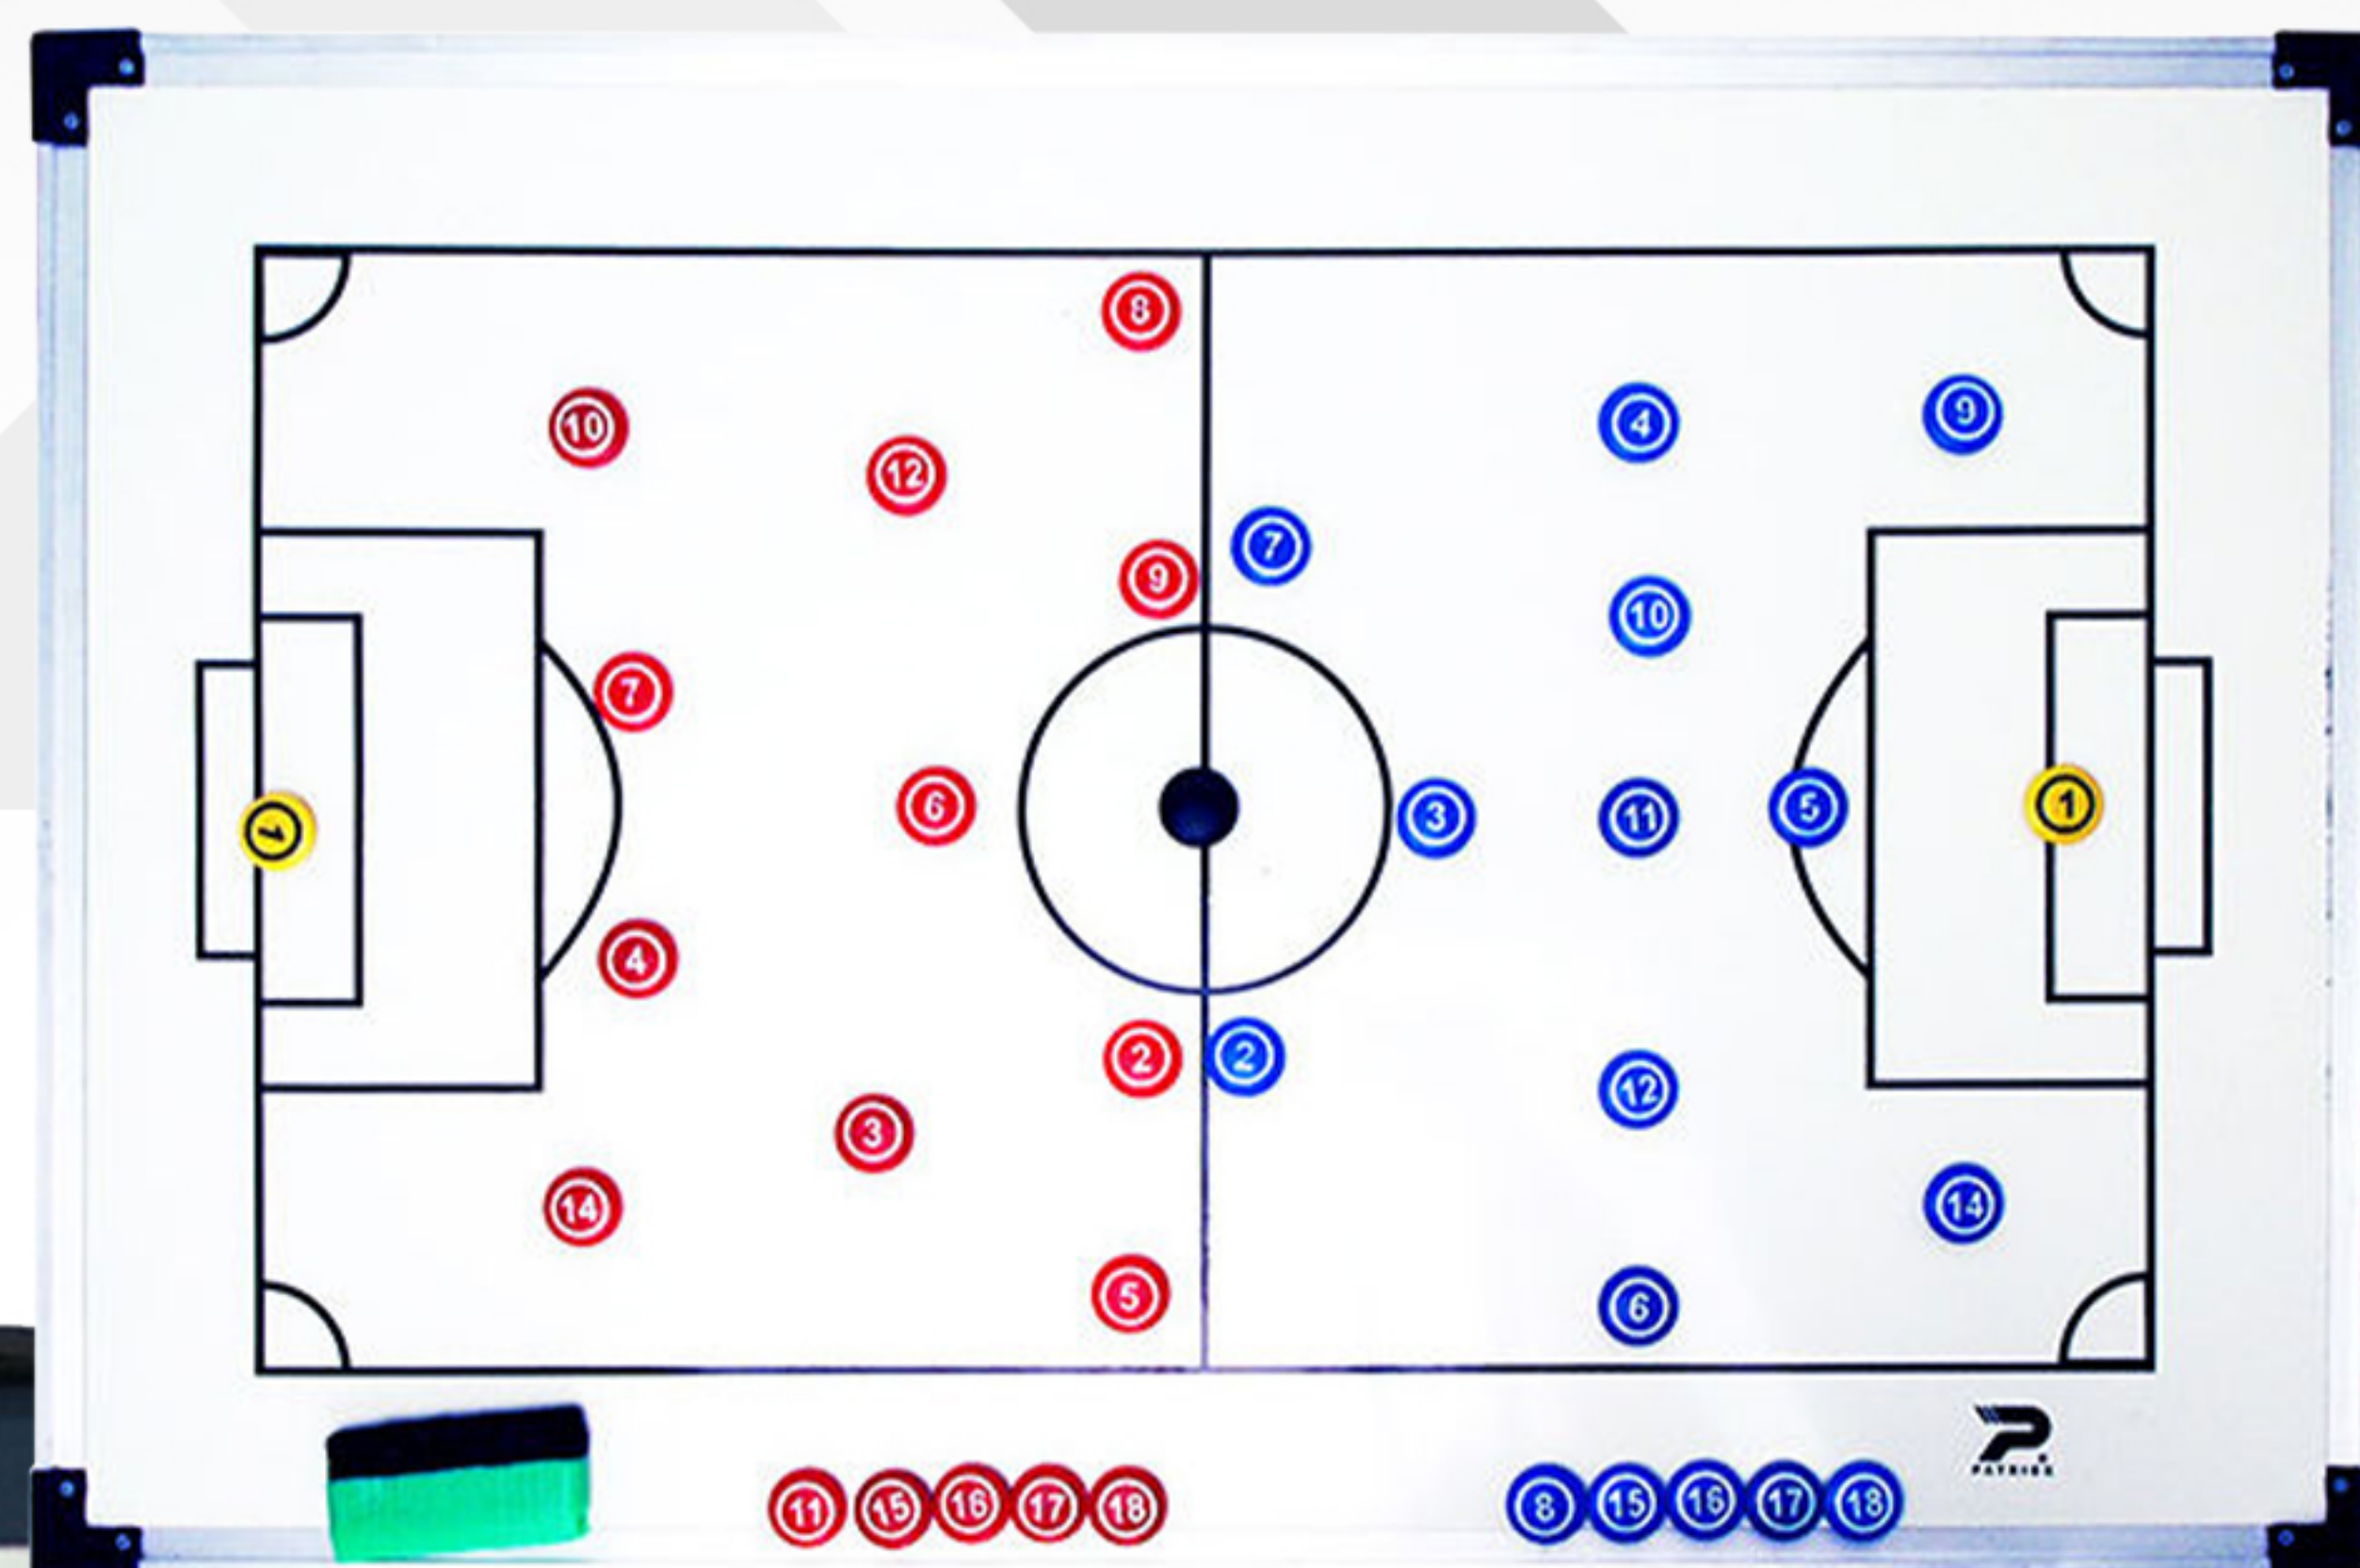

2025

COACHES TACTIC BOARDS CATALOGUE

THIS
IS
FOOTBALL

COACHING BOARD

90 X 60CM

Code: SOACBM

Description:

- Size: 90cm x 60cm
- Alloy framed board with soccer pitch markings
- Supplied with whiteboard marker, and magnetic players

PATRICK MIDI COACHES BOARD CARRY BAG - SUITS

90 X 60CM

Code: SOACBMB

Description:

- Carry bag designed to suit Patrick Midi Coaches Board
- Suits boards 90cm x 60cm
- 2 carry handles for easy transport

PATRICK SOCCER COACHING BOARD TEAM

30 X 45 CM

Code: SOACBT

Description:

- Alloy framed board with soccer pitch markings on one side
- Size: 30cm x 45cm

PATRICK TEAM COACHES BOARD CARRY BAG - SUITS

30 X 45 CM

Code: SOACBTB

Description:

- Carry bag designed to suit Patrick Team Coaches Board and Patrick Team Coaches Board – 2 Sided
- Suits boards 30cm x 45cm

PATRICK SOCCER COACHING BOARD - 2 SIDED PRINT

30 X 45 CM

Code: SOACBT2

Description: