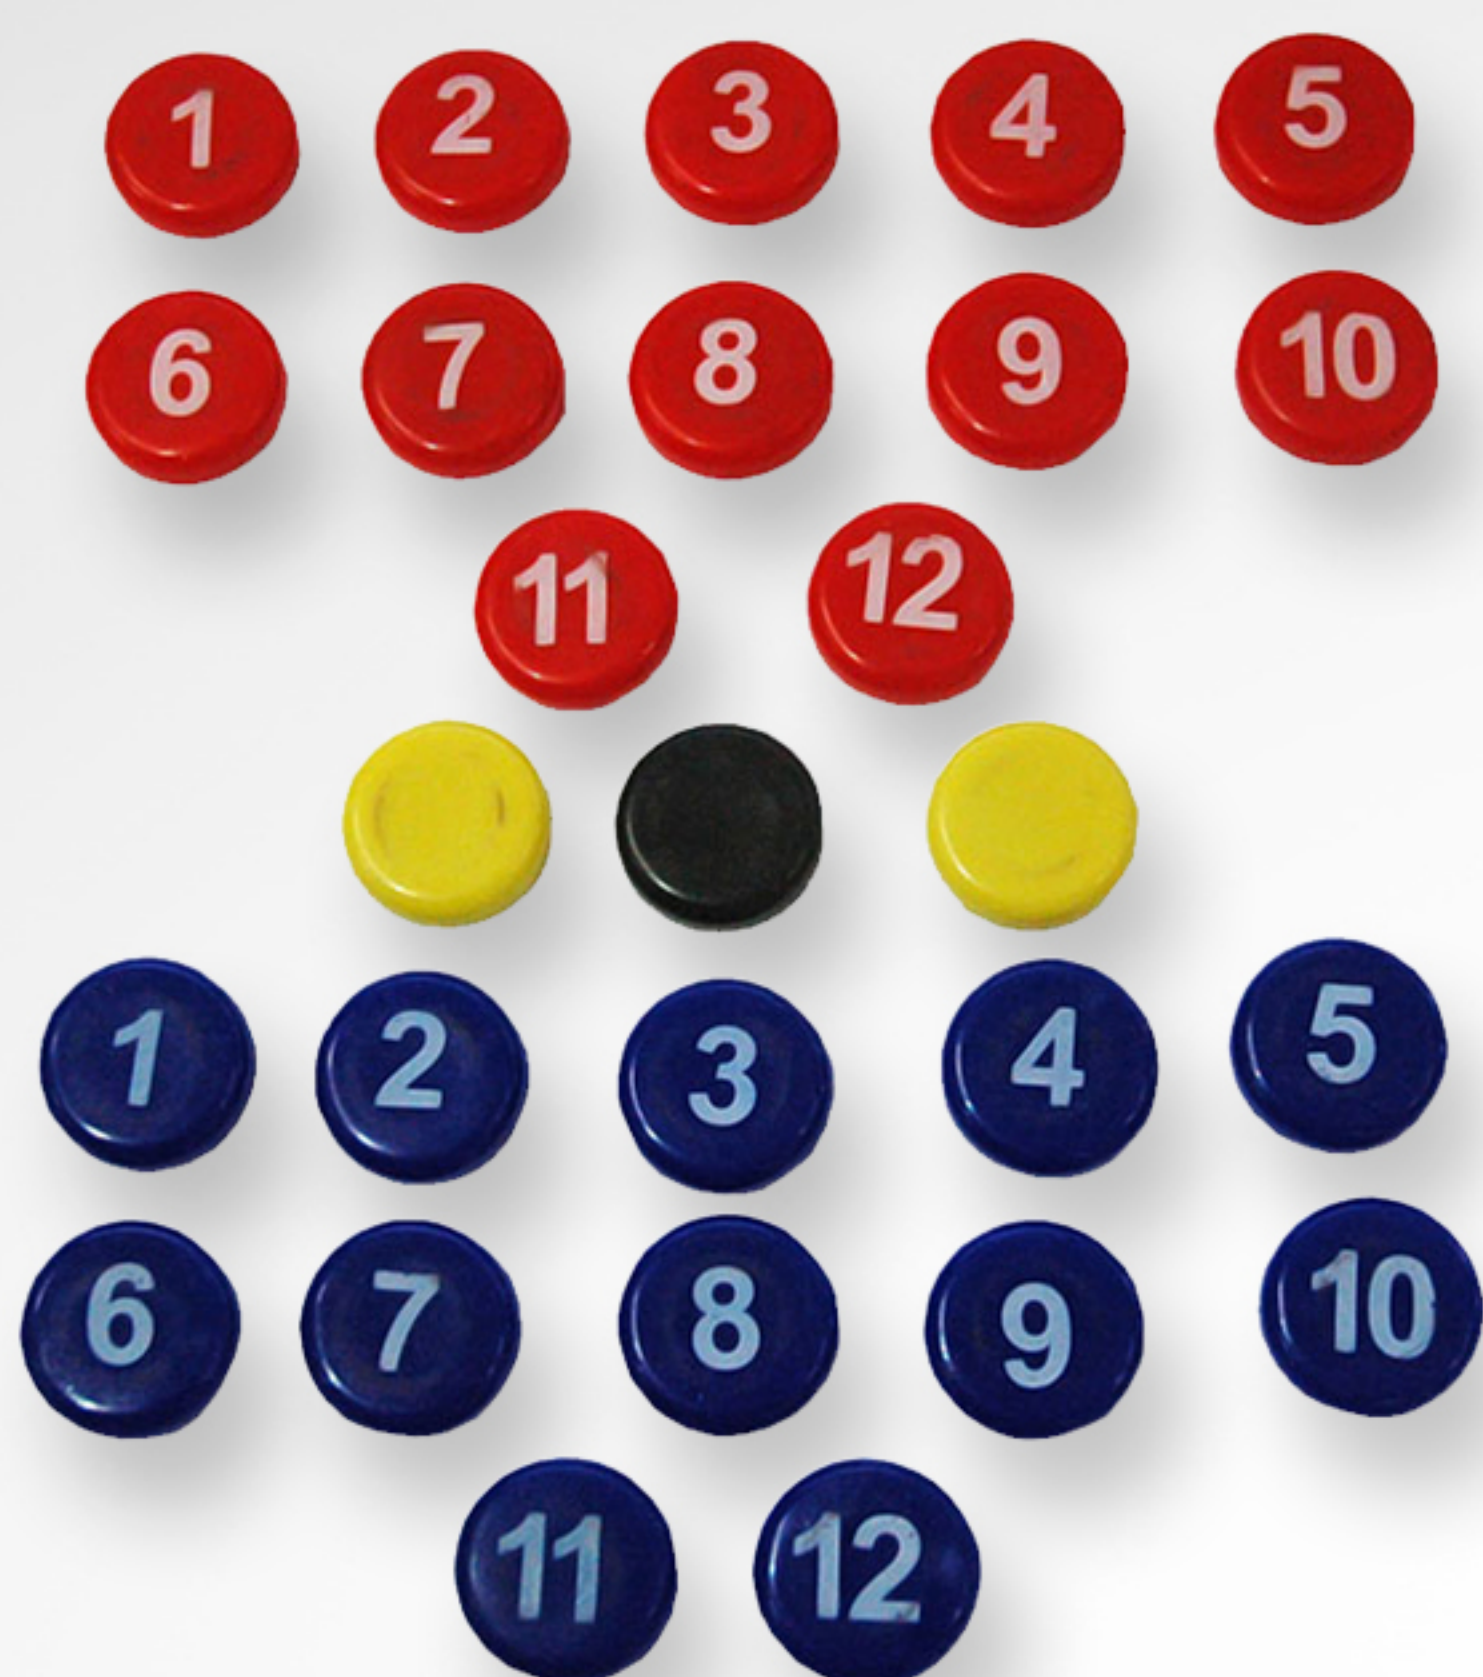

2025

COACHES TACTIC BOARDS CATALOGUE

THIS
IS
FOOTBALL

COACHING BOARD

90 X 60CM

Code: SOACBM

Description:

- Size: 90cm x 60cm
- Alloy framed board with soccer pitch markings
- Supplied with whiteboard marker, and magnetic players

PATRICK MIDI COACHES BOARD CARRY BAG - SUITS

90 X 60CM

Code: SOACBMB

Description:

- Carry bag designed to suit Patrick Midi Coaches Board
- Suits boards 90cm x 60cm
- 2 carry handles for easy transport

PATRICK SOCCER COACHING BOARD TEAM

30 X 45 CM

Code: SOACBT

Description:

- Alloy framed board with soccer pitch markings on one side
- Size: 30cm x 45cm

PATRICK TEAM COACHES BOARD CARRY BAG - SUITS

30 X 45 CM

Code: SOACBTB

Description: