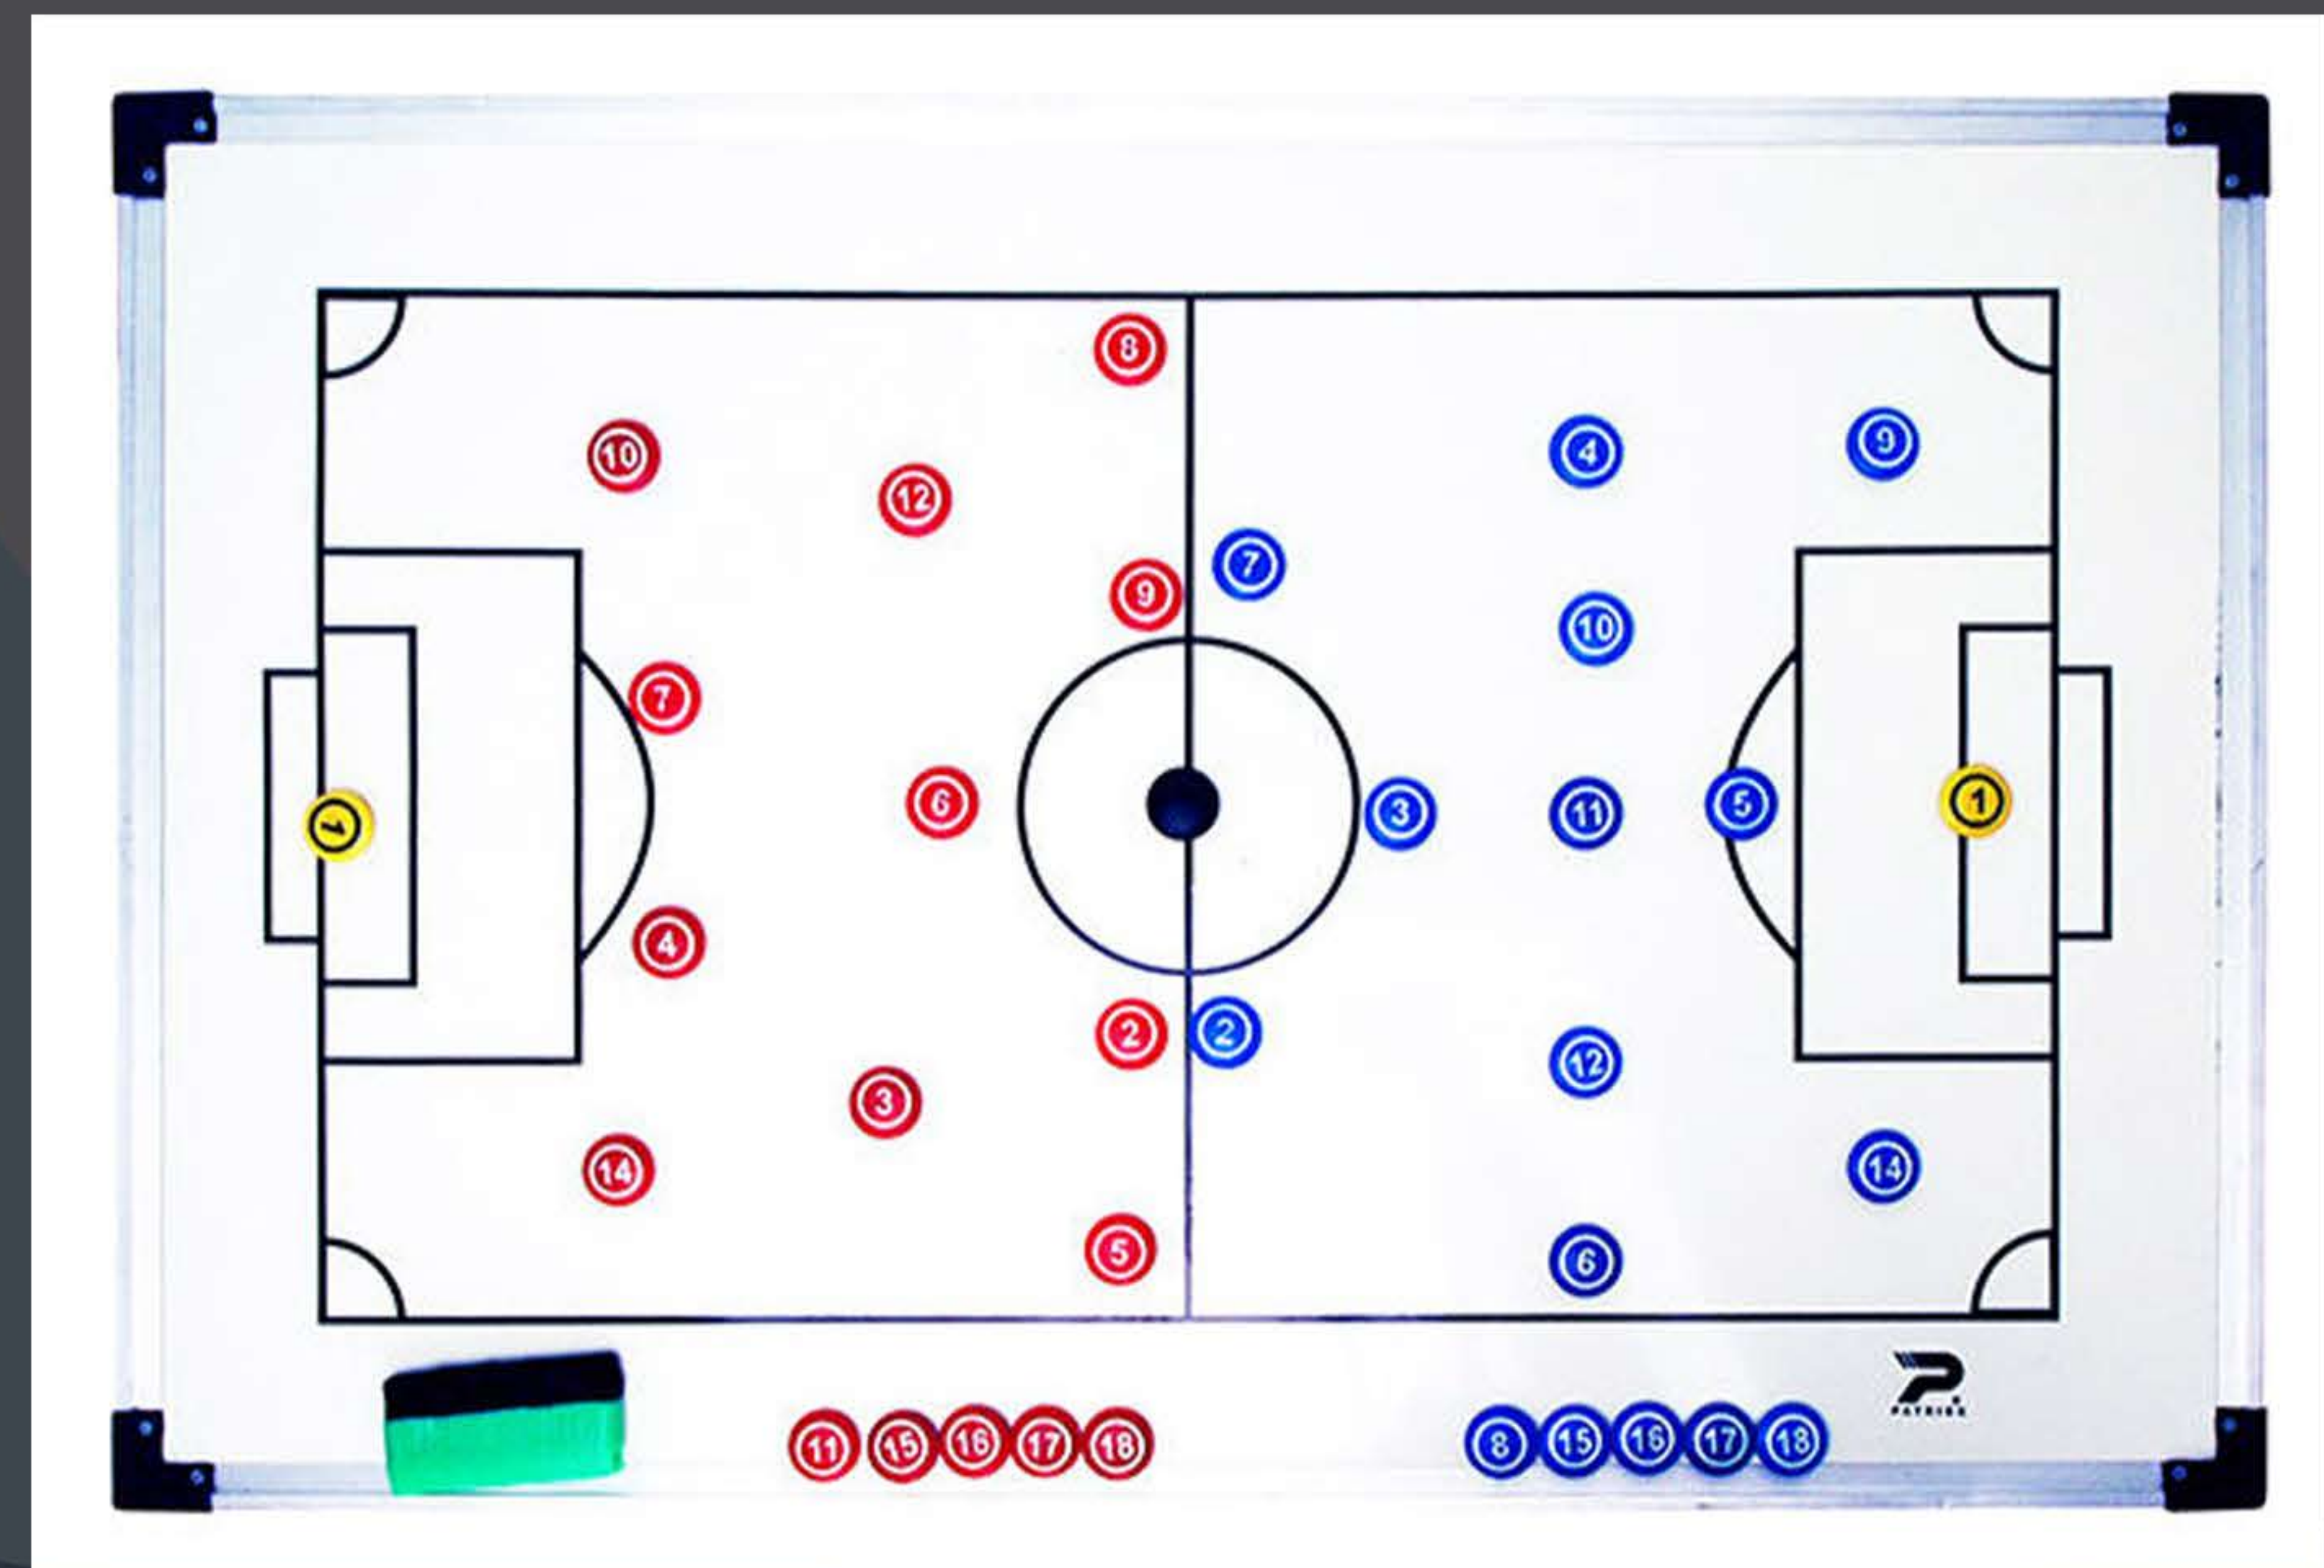

2025

COACHES TACTIC BOARDS CATALOGUE

THIS
IS
FOOTBALL

COACHING BOARD

90 X 60CM

Code: SOACBM

Description:

- Size: 90cm x 60cm
- Alloy framed board with soccer pitch markings
- Supplied with whiteboard marker, and magnetic players

PATRICK MIDI COACHES BOARD CARRY BAG - SUITS

90 X 60CM

Code: SOACBMB

Description:

- Carry bag designed to suit Patrick Midi Coaches Board
- Suits boards 90cm x 60cm
- 2 carry handles for easy transport

PATRICK SOCCER COACHING BOARD TEAM

30 X 45 CM

Code: SOACBT

Description:

- Alloy framed board with soccer pitch markings on one side
- Size: 30cm x 45cm

PATRICK TEAM COACHES BOARD CARRY BAG - SUITS

30 X 45 CM

Code: SOACBTB

Description:

- Carry bag designed to suit Patrick Team Coaches Board and Patrick Team Coaches Board – 2 Sided
- Suits boards 30cm x 45cm

PATRICK SOCCER COACHING BOARD - 2 SIDED PRINT

30 X 45 CM

Code: SOACBT2

Description: