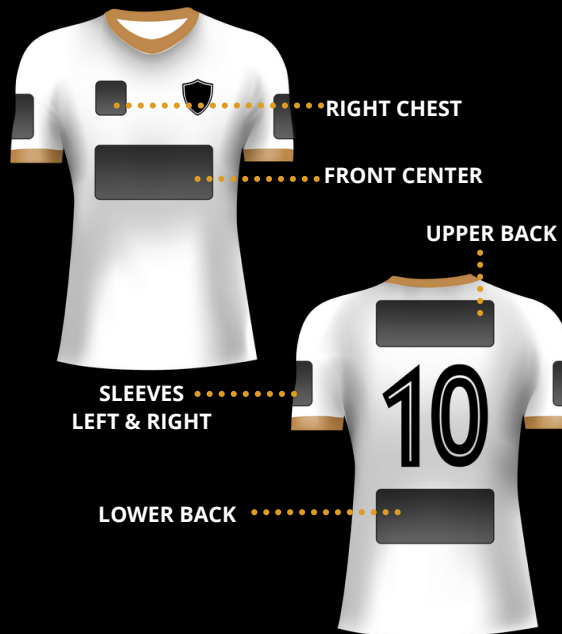

PRINTING INFORMATION

The logo/artwork file must be delivered in a High Res PDF or a Vector based EPS file for printing. Please allow a minimum of 10 business days to deliver, depending on the size of your order.