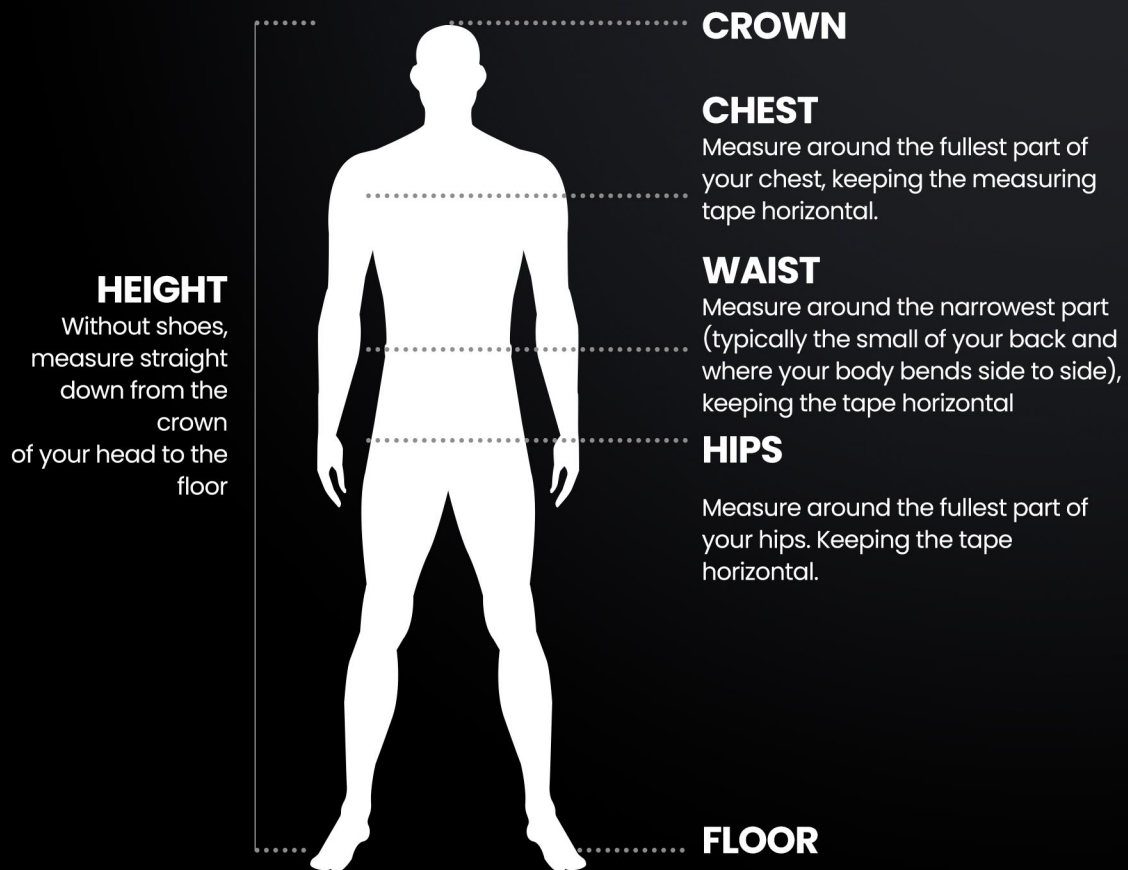

**THIS
IS
FOOTBALL**

Size Guide 2022

NIKE MENS CLOTHING

STEP 1: MEASURE YOURSELF

CLOTHING SIZE	S	M	L	XL	XXL
Chest	88-96	96-104	104-112	112-124	124-136
Waist	73-81	81-89	89-97	97-109	109-121
Hip	88-96	96-104	104-112	112-120	120-128
Regular inseam	82.5	83	83.5	84	84.5
Short Inseam	77.5	78	78.5	79	79.5
Long Inseam	87.5	88	88.5	89	89.5

SOCK SIZE	S	M	L	XL
US Men	-	6-8	8-12	12-15
US Women	4-6	6-10	10-13	-
CM	21-24	24-27	27-30	30-33

**THIS
IS
FOOTBALL**

Size Guide 2022

NIKE WOMENS CLOTHING

STEP 1: MEASURE YOURSELF

CLOTHING SIZE	S	M	L	XL	XXL
Bust	83-90	90-97	97-104	104-114	-
Waist	67-74	74-81	81-88	88-98	-
Hip	91-98	98-105	105-112	112-120	-
Regular inseam	79.5	80	80	80.5	-
Short Inseam	74.5	75	75	75.5	-
Long Inseam	84.5	85	85	85.5	-

CROWN

CHEST

Measure around the fullest part of the bust, keeping the measuring tape horizontal.

WAIST

Measure around the narrowest part (typically the small of your back and where your body bends side to side), keeping the tape horizontal

GIRLS CLOTHING SIZE	NUMERIC SIZE	CHEST (cm)	WAIST (cm)	HIPS (cm)	HEIGHT (cm)	AGE
XS	6-7	64.5-66	59.5-61	68.5-73	122-128	6-7
S	8-9	66-69	61-64	73-78.5	128-137	8-9
M	10-12	69-75	64-68	78.5-83.5	137-146	10-11
L	14-16	75-85.5	68-71.5	83.5-88.5	146-156	12-13
XL	18-20	85.5-92.5	71.5-74.5	88.5-93.5	156-166	14+