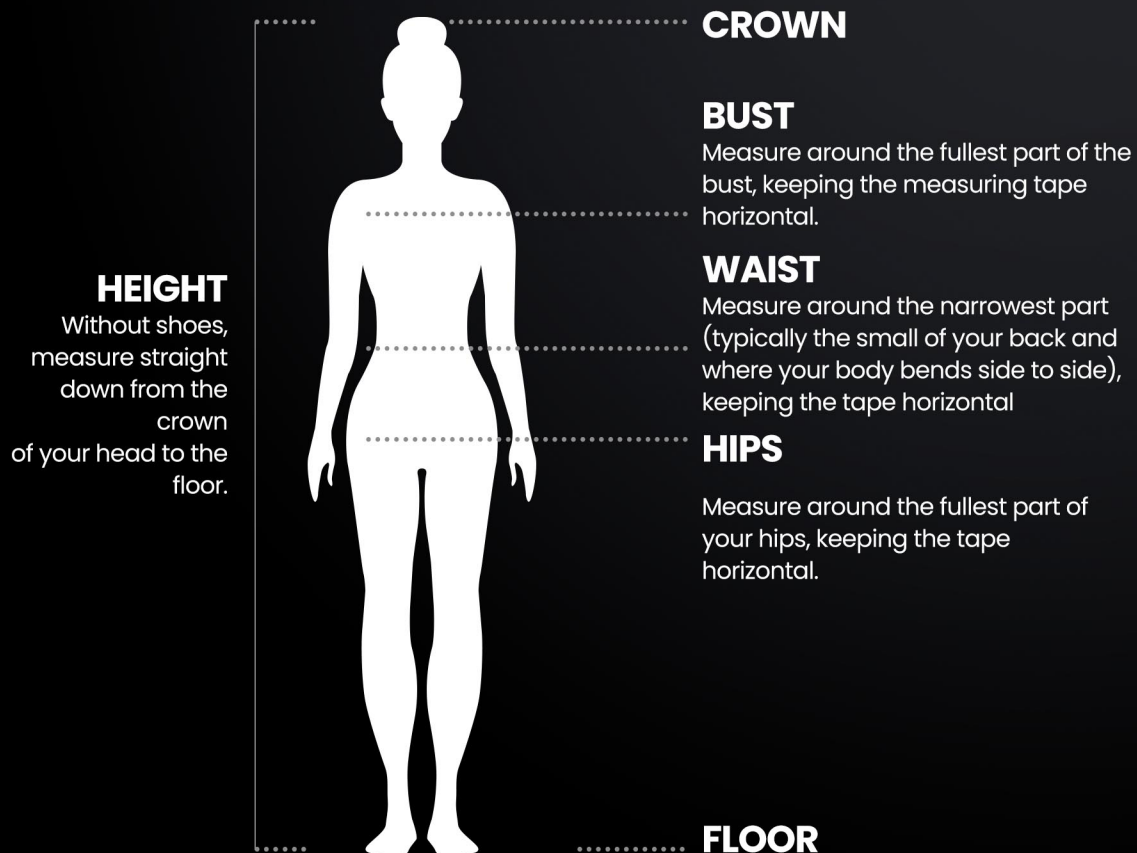

SOCK SIZE	S	M	L	XL
US Men	-	6-8	8-12	12-15
US Women	4-6	6-10	10-13	-
CM	21-24	24-27	27-30	30-33

**THIS
IS
FOOTBALL**

Size Guide 2022

NIKE WOMENS CLOTHING

STEP 1: MEASURE YOURSELF

CLOTHING SIZE	S	M	L	XL	XXL
Bust	83-90	90-97	97-104	104-114	-
Waist	67-74	74-81	81-88	88-98	-
Hip	91-98	98-105	105-112	112-120	-
Regular inseam	79.5	80	80	80.5	-
Short Inseam	74.5	75	75	75.5	-
Long Inseam	84.5	85	85	85.5	-

SOCK SIZE	S	M	L	XL
US Men	-	6-8	8-12	12-15
US Women	4-6	6-10	10-13	-
CM	21-24	24-27	27-30	30-33

**THIS
IS
FOOTBALL**

Size Guide 2022

NIKE KIDS & YOUTH CLOTHING

STEP 1: MEASURE YOUR CHILD

HEIGHT
Without shoes, measure straight down from the crown of your child's head to the floor.

CROWN

CHEST

Measure around the fullest part of the bust, keeping the measuring tape horizontal.

WAIST

Measure around the narrowest part (typically the small of your back and where your body bends side to side), keeping the tape horizontal

GIRLS CLOTHING SIZE	NUMERIC SIZE	CHEST (cm)	WAIST (cm)	HIPS (cm)	HEIGHT (cm)	AGE
XS	6-7	64.5-66	59.5-61	68.5-73	122-128	6-7
S	8-9	66-69	61-64	73-78.5	128-137	8-9
M	10-12	69-75	64-68	78.5-83.5	137-146	10-11
L	14-16	75-85.5	68-71.5	83.5-88.5	146-156	12-13
XL	18-20	85.5-92.5	71.5-74.5	88.5-93.5	156-166	14+