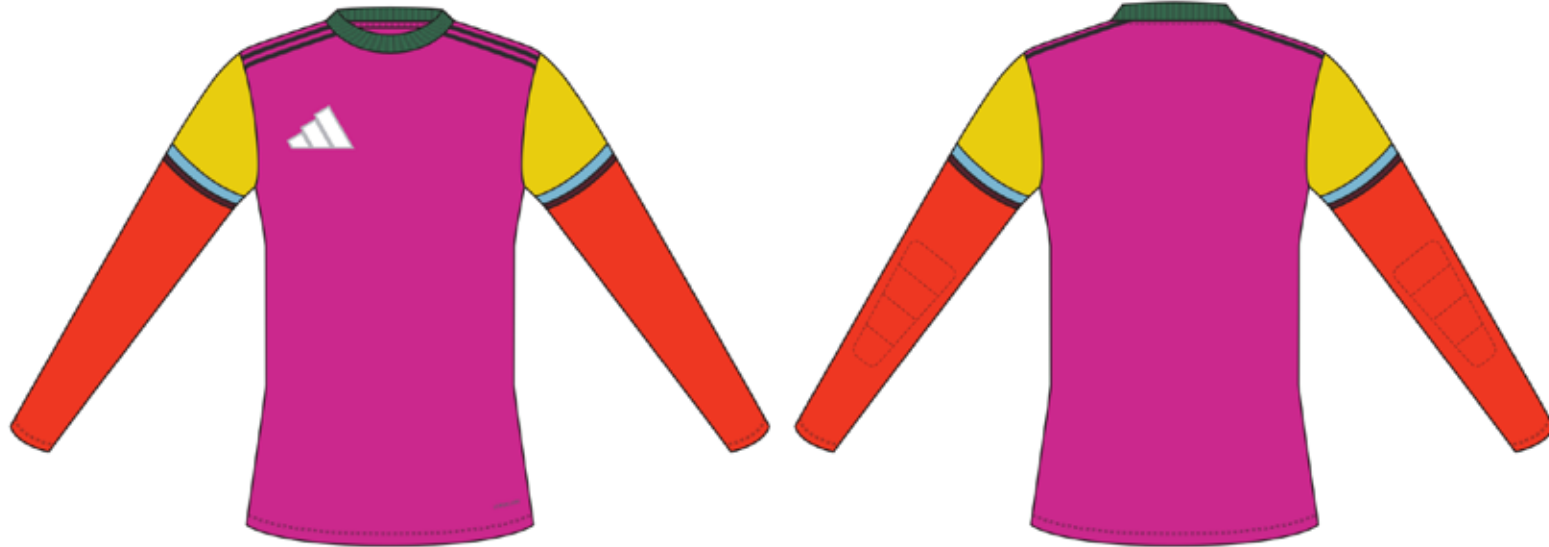

CUSTOM SQUADRA25 GK

CUSTOMIZABLE PARTS - JERSEY LS (CREW)

NO GRAPHIC / FRONT PRINT

- PART 1 FRONT BODY+BACK+BNT
- PART 2 UPPER SLEEVE
- PART 3 INSERT
- PART 4 LOWER SLEEVE+PAD
- PART 5 COLLAR
- PART 6 STRIPES
- PART 7 PERFORMANCE LOGO PERFORMANCE LOGO BACKGROUND
- PART 8 TAPE
- PART 9 AEROREADY